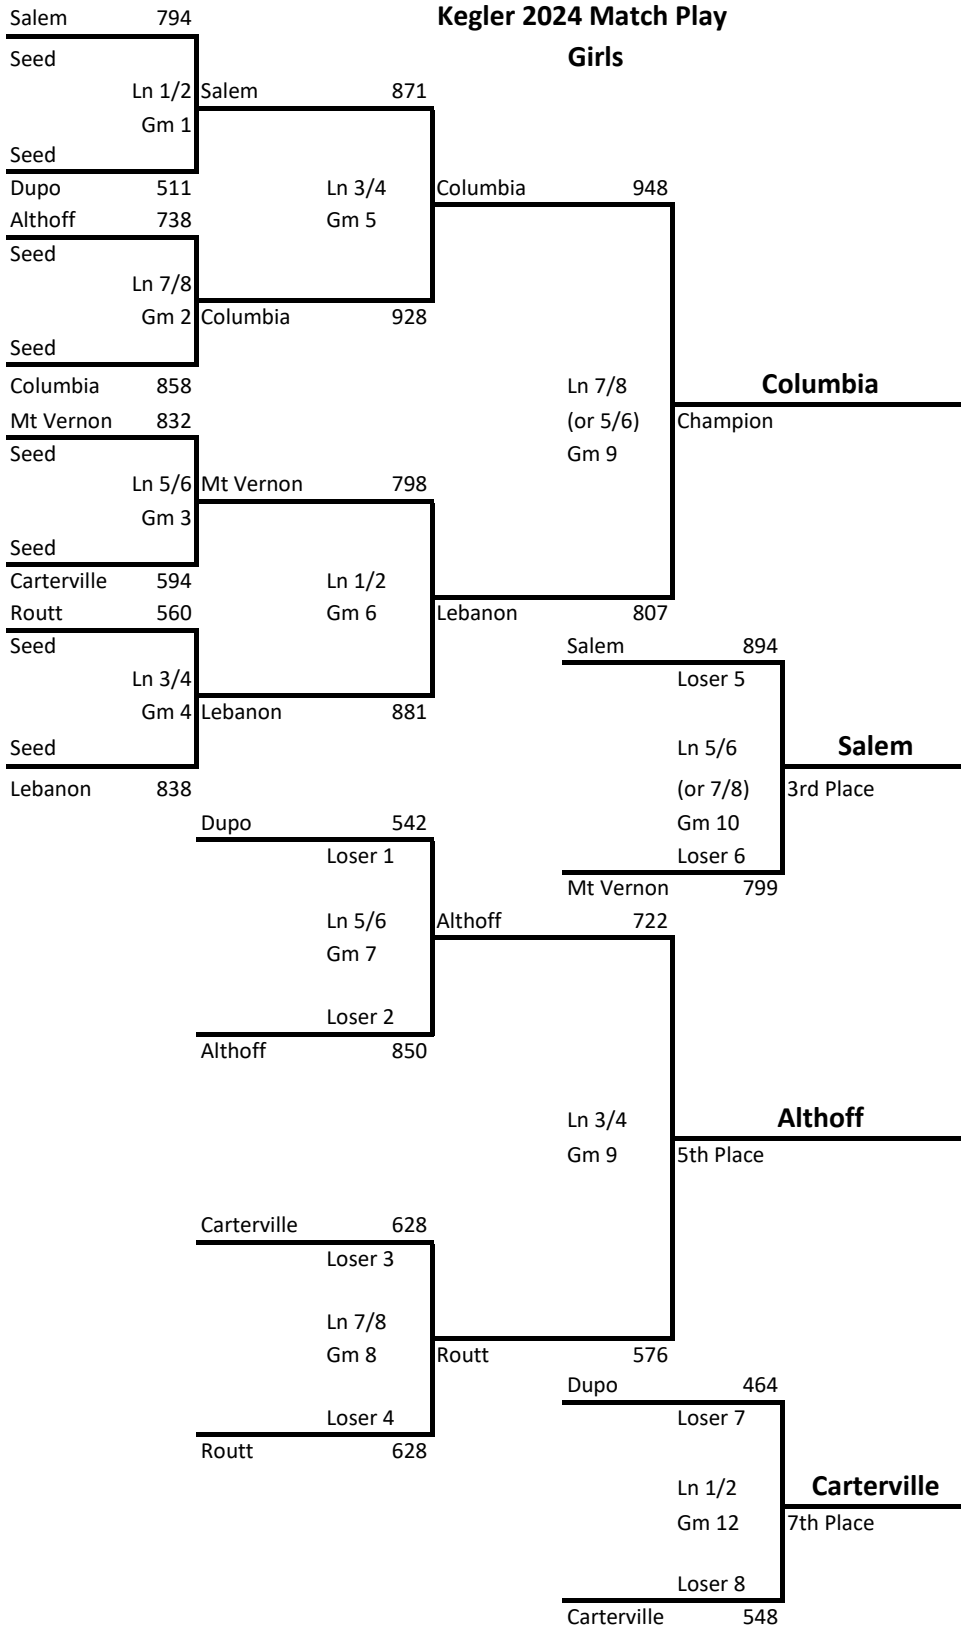

Kegler 2024 Match Play

Girls

Place	School	Total Pins
1	Columbia	4882
2	Lebanon	5067
3	Salem	5111
4	Mt Vernon	4725
5	Althoff	4439
6	Routt	3437
7	Carterville	3543
8	Dupo	2851