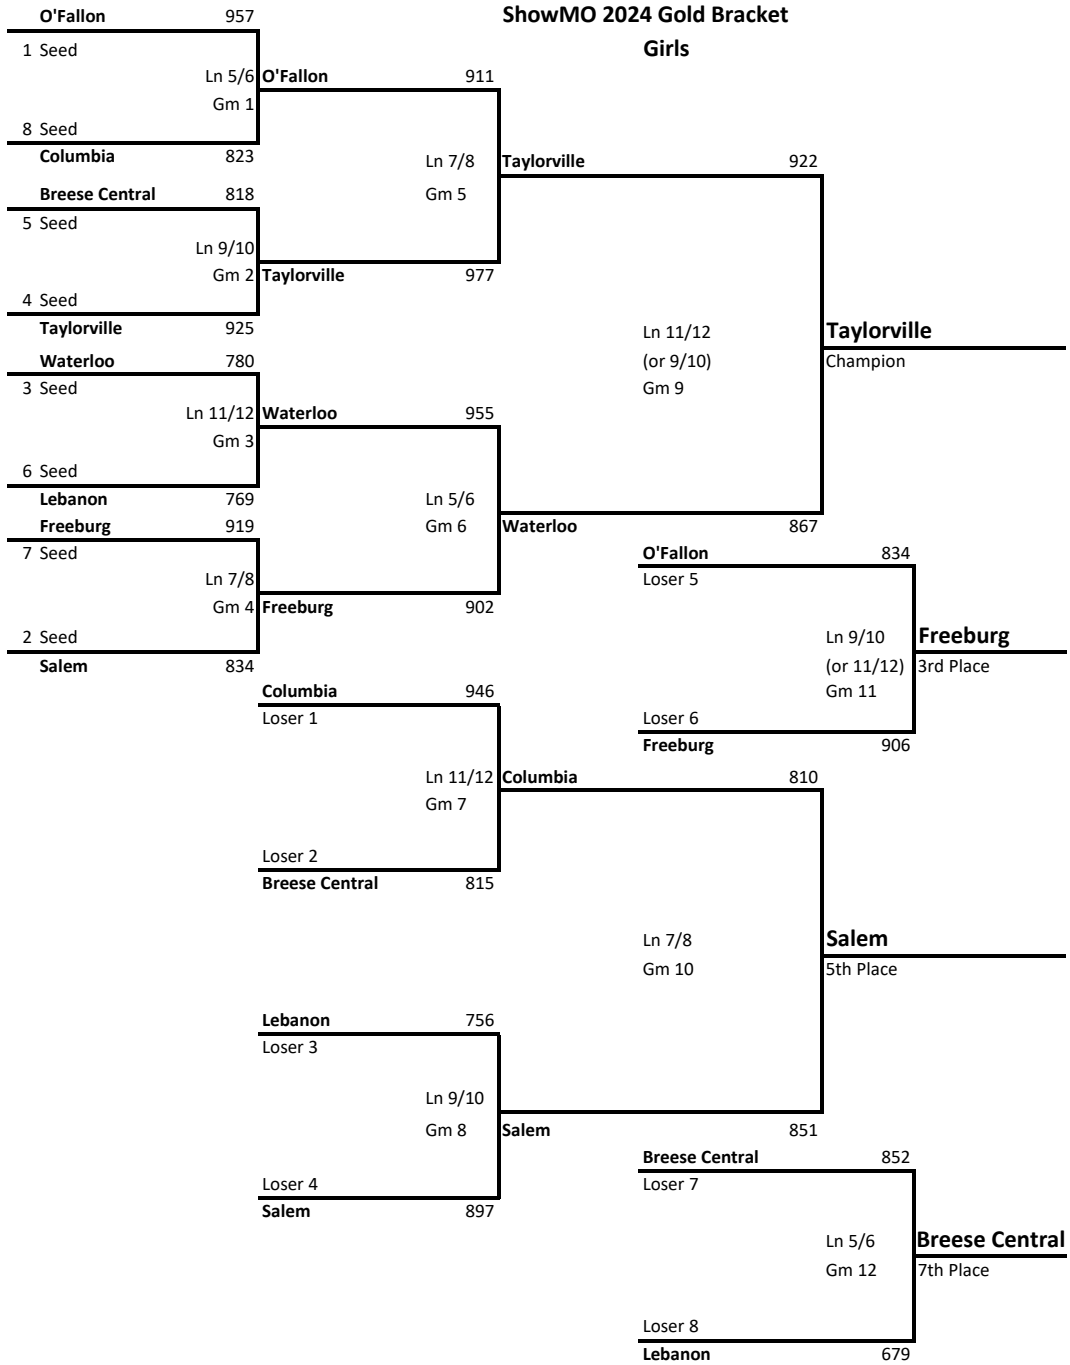

ShowMO 2024 Gold Bracket

Girls

Team	Total Pins
Taylorville	5575
O'Fallon	5499
Salem	5342
Freeburg	5313
Columbia	5152
Waterloo	5111
Breese Central	4984
Lebanon	4542

Girls Silver Division

Place	Team	Wins	Total Pins
1	Triad	3	1866
2	Mater	2	1806
3	Carter	1	1780